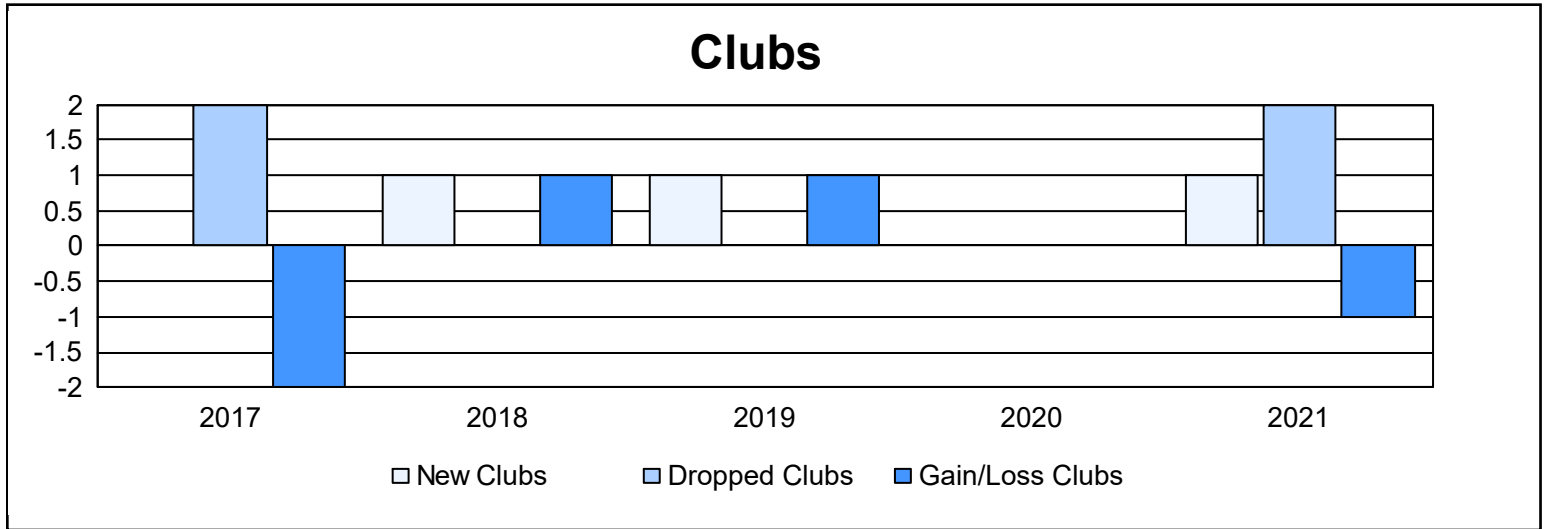

Year	New Clubs	Dropped Clubs	Gain/ Loss Clubs	New Members	Charter Members	Reinstate Members	Transfer Members	Total Member Added	Total Members Dropped	Gain/ Loss Members
2016-2017	0	2	-2	82	2	0	11	95	80	15
2017-2018	1	0	1	67	30	2	3	102	69	33
2018-2019	1	0	1	41	20	3	0	64	46	18
2019-2020	0	0	0	46	0	2	3	51	110	-59
2020-2021	1	2	-1	189	28	2	3	222	82	140
Average	1	1	0	85	16	2	4	107	77	29

Membership Composition June 2021 Cumulative

Gender Composition June 2021 Cumulative