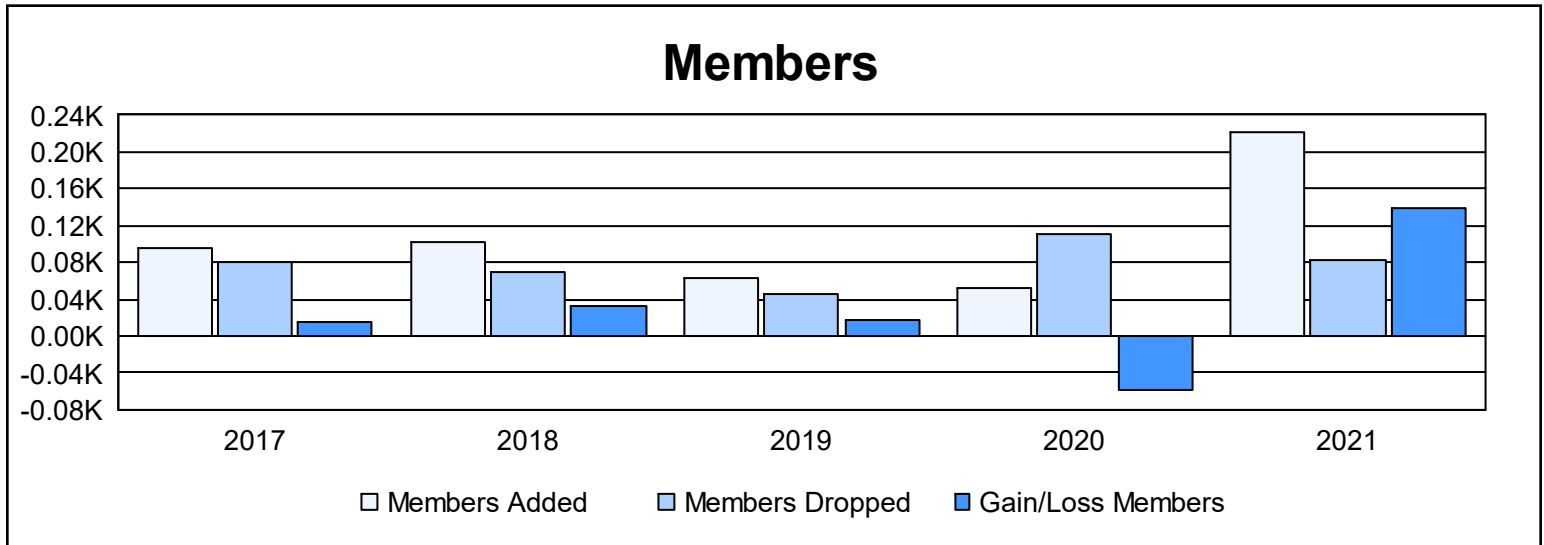

Year	New Clubs	Dropped Clubs	Gain/ Loss Clubs	New Members	Charter Members	Reinstate Members	Transfer Members	Total Member Added	Total Members Dropped	Gain/ Loss Members
2016-2017	0	2	-2	82	2	0	11	95	80	15
2017-2018	1	0	1	67	30	2	3	102	69	33
2018-2019	1	0	1	41	20	3	0	64	46	18
2019-2020	0	0	0	46	0	2	3	51	110	-59
2020-2021	1	2	-1	189	28	2	3	222	82	140
Average	1	1	0	85	16	2	4	107	77	29

Membership Composition June 2021 Cumulative

Gender Composition June 2021 Cumulative